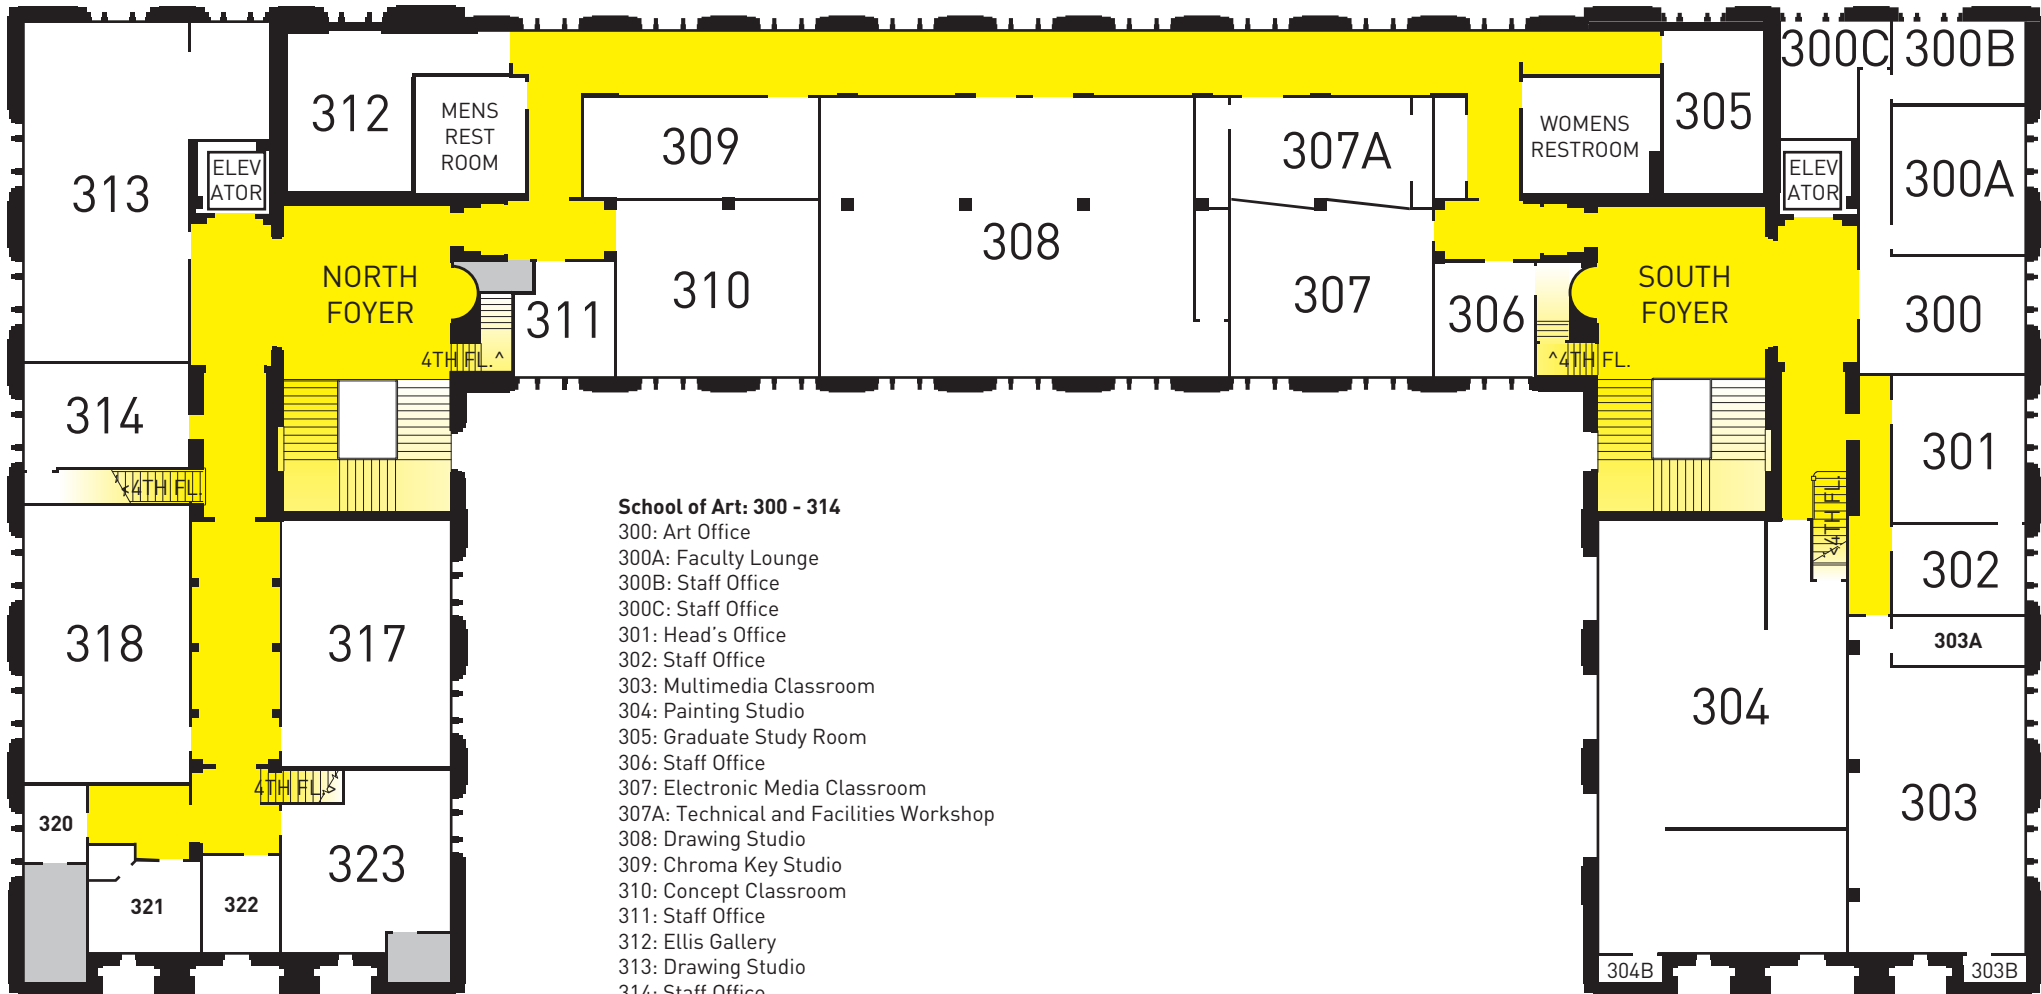

School of Art

College of Fine Arts

3rd Floor

School of Art: 300 - 314

- 300: Art Office
- 300A: Faculty Lounge
- 300B: Staff Office
- 300C: Staff Office
- 301: Head's Office
- 302: Staff Office
- 303: Multimedia Classroom
- 304: Painting Studio
- 305: Graduate Study Room
- 306: Staff Office
- 307: Electronic Media Classroom
- 307A: Technical and Facilities Workshop
- 308: Drawing Studio
- 309: Chroma Key Studio
- 310: Concept Classroom
- 311: Staff Office
- 312: Ellis Gallery
- 313: Drawing Studio
- 314: Staff Office

CFA Multimedia Studio: 317 - 323

- 317: Computer Lab / Windows
- 318: Computer Lab / Mac OS X
- 320: Staff Office
- 321: Sound Room
- 322: Office
- 323: Multimedia Studio

Corridor