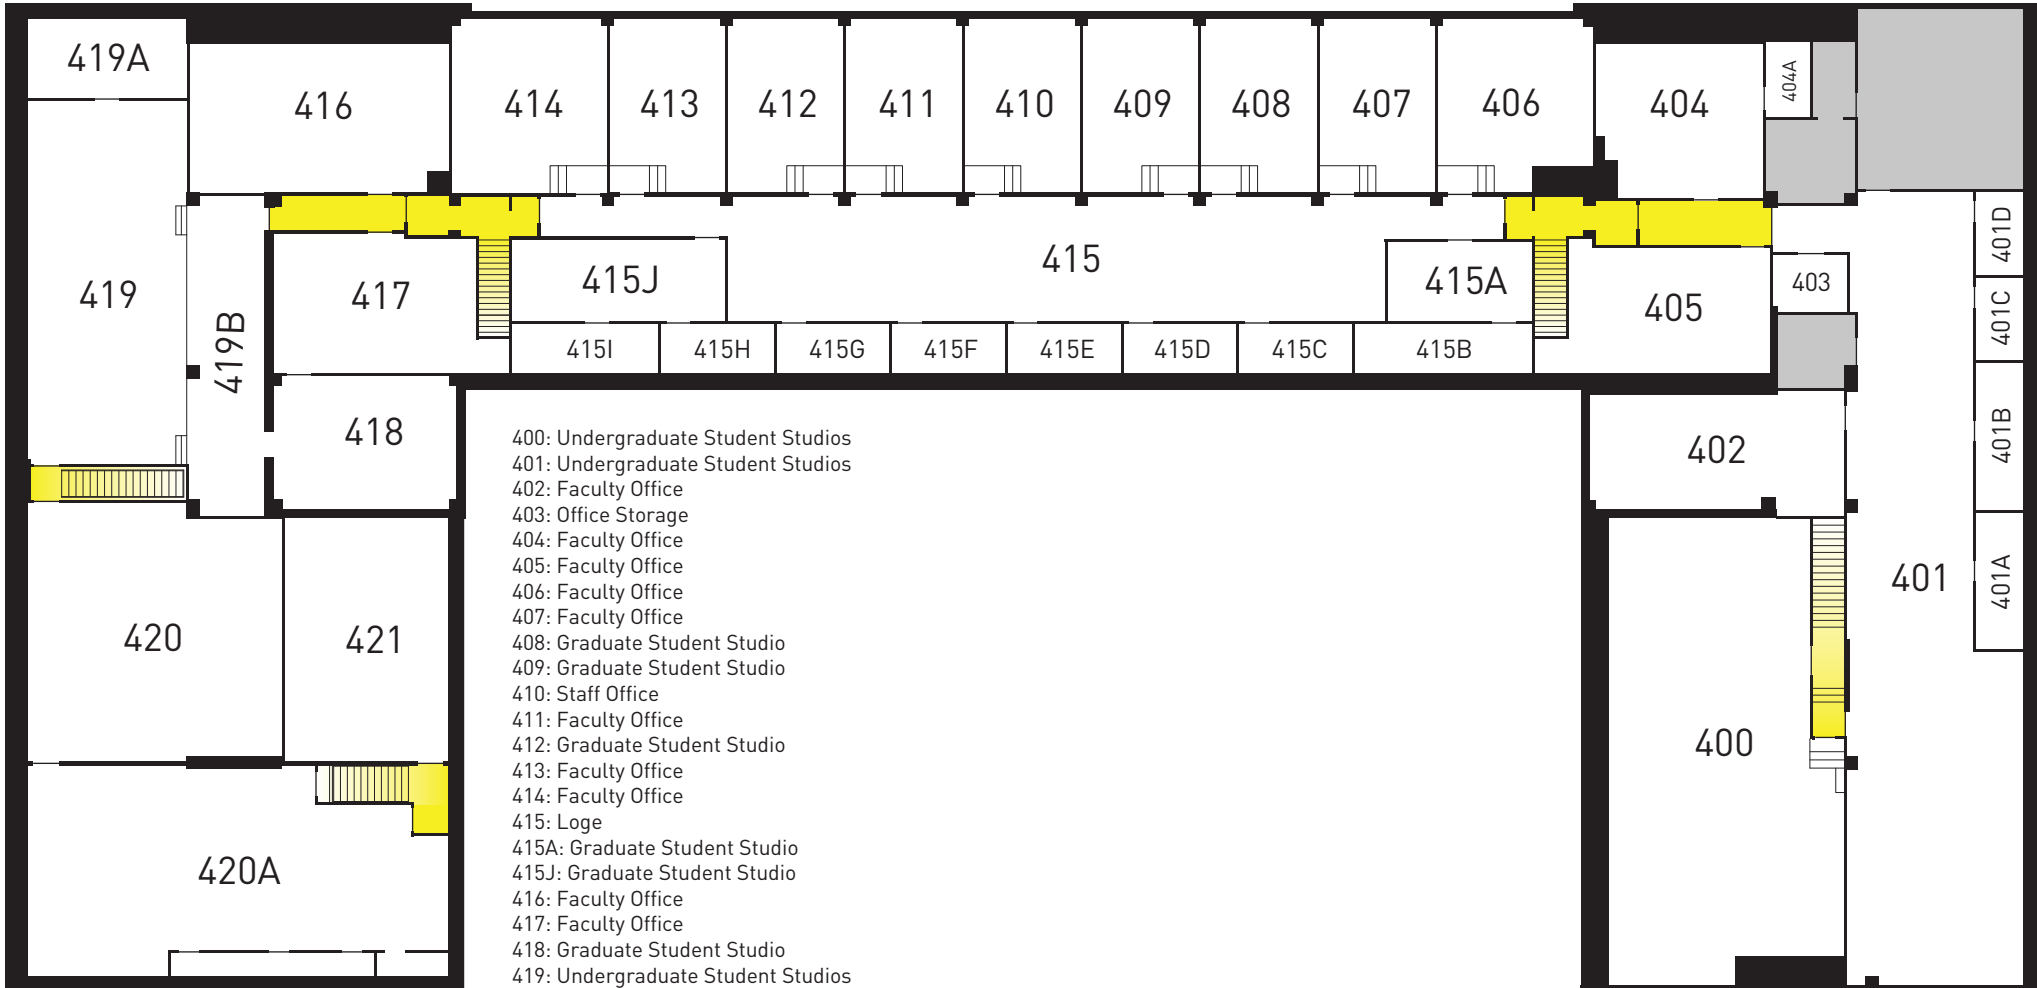

### 4th Floor

- 400: Undergraduate Student Studios
- 401: Undergraduate Student Studios
- 402: Faculty Office
- 403: Office Storage
- 404: Faculty Office
- 405: Faculty Office
- 406: Faculty Office
- 407: Faculty Office
- 408: Graduate Student Studio
- 409: Graduate Student Studio
- 410: Staff Office
- 411: Faculty Office
- 412: Graduate Student Studio
- 413: Faculty Office
- 414: Faculty Office
- 415: Loge
- 415A: Graduate Student Studio
- 415J: Graduate Student Studio
- 416: Faculty Office
- 417: Faculty Office
- 418: Graduate Student Studio
- 419: Undergraduate Student Studios
- 419A: Faculty Office
- 419B: Undergraduate Student Studios
- 420: Undergraduate Student Studios
- 420A: Undergraduate Student Studios
- 421: Undergraduate Student Studios: ETB Area

**Corridor**