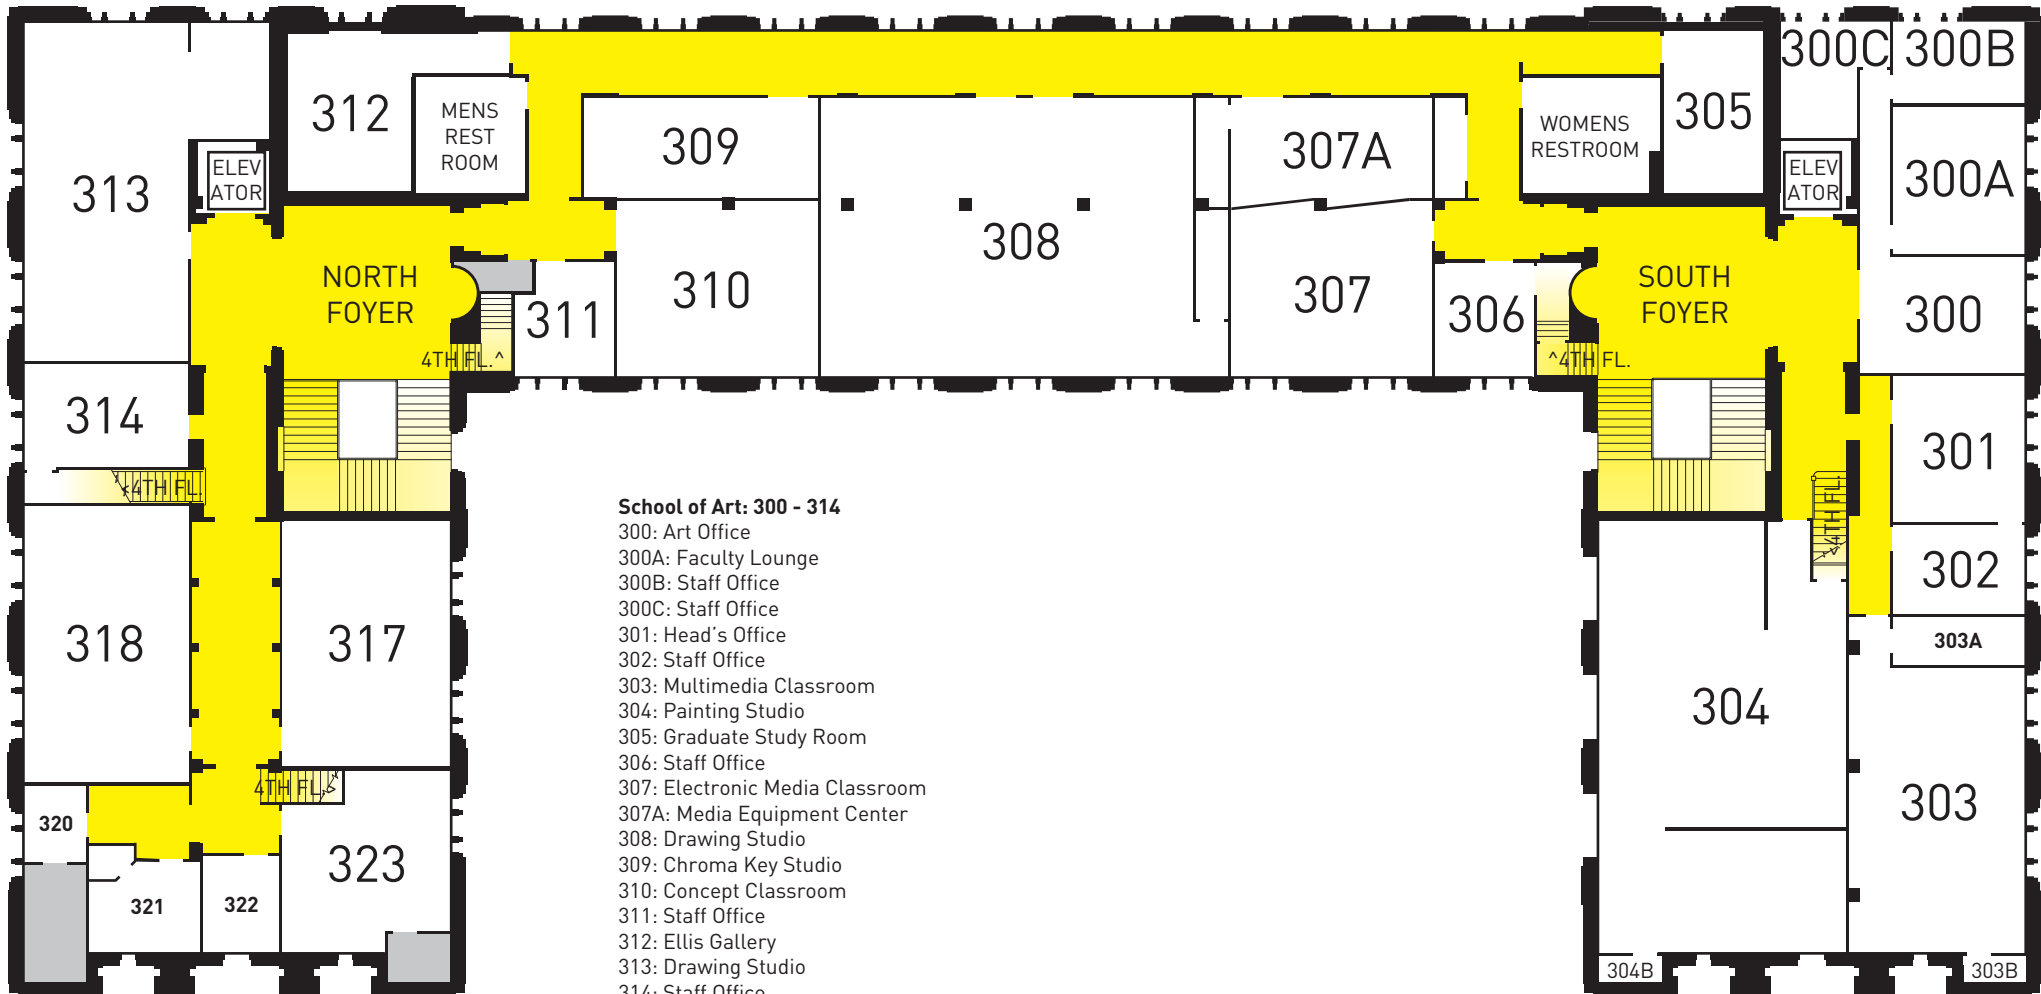

### 3rd Floor

**School of Art: 300 - 314**

- 300: Art Office
- 300A: Faculty Lounge
- 300B: Staff Office
- 300C: Staff Office
- 301: Head's Office
- 302: Staff Office
- 303: Multimedia Classroom
- 304: Painting Studio
- 305: Graduate Study Room
- 306: Staff Office
- 307: Electronic Media Classroom
- 307A: Media Equipment Center
- 308: Drawing Studio
- 309: Chroma Key Studio
- 310: Concept Classroom
- 311: Staff Office
- 312: Ellis Gallery
- 313: Drawing Studio
- 314: Staff Office