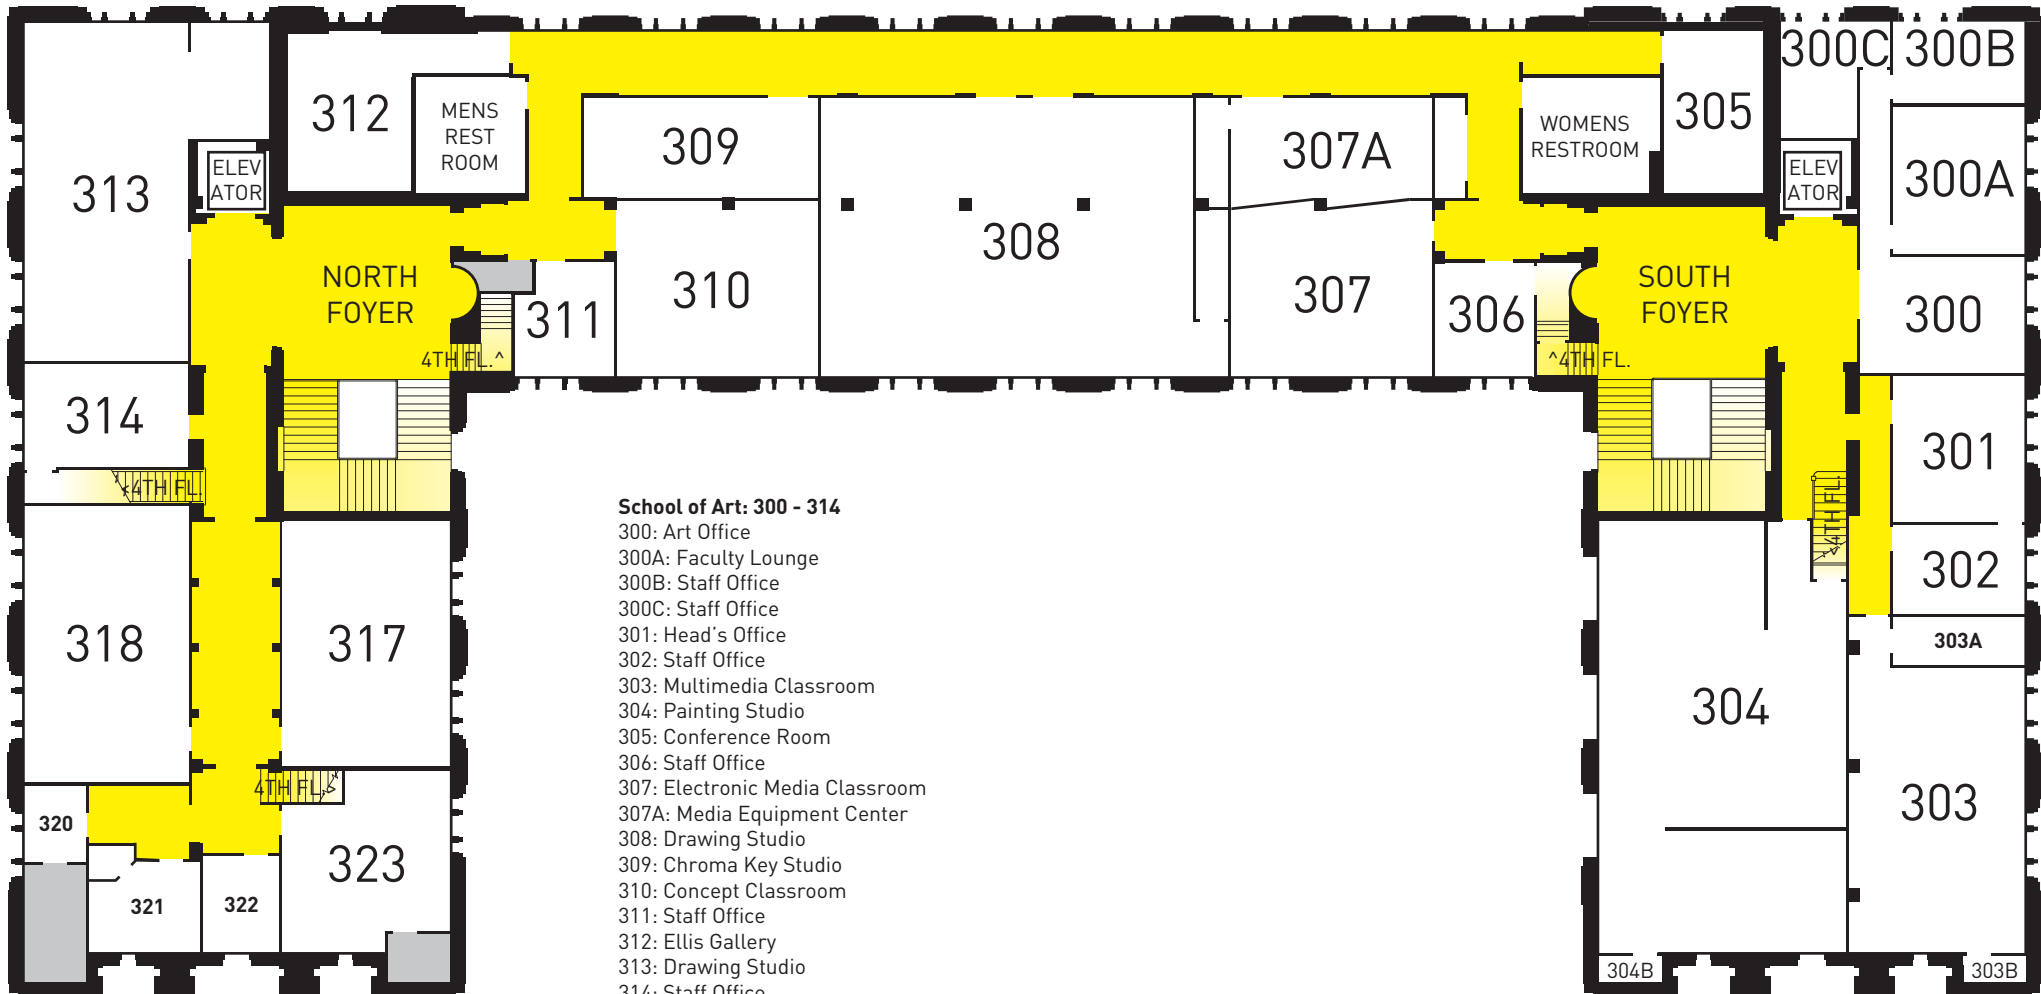

### 3rd Floor

**School of Art: 300 - 314**

- 300: Art Office
- 300A: Faculty Lounge
- 300B: Staff Office
- 300C: Staff Office
- 301: Head's Office
- 302: Staff Office
- 303: Multimedia Classroom
- 304: Painting Studio
- 305: Conference Room
- 306: Staff Office
- 307: Electronic Media Classroom
- 307A: Media Equipment Center
- 308: Drawing Studio
- 309: Chroma Key Studio
- 310: Concept Classroom
- 311: Staff Office
- 312: Ellis Gallery
- 313: Drawing Studio
- 314: Staff Office