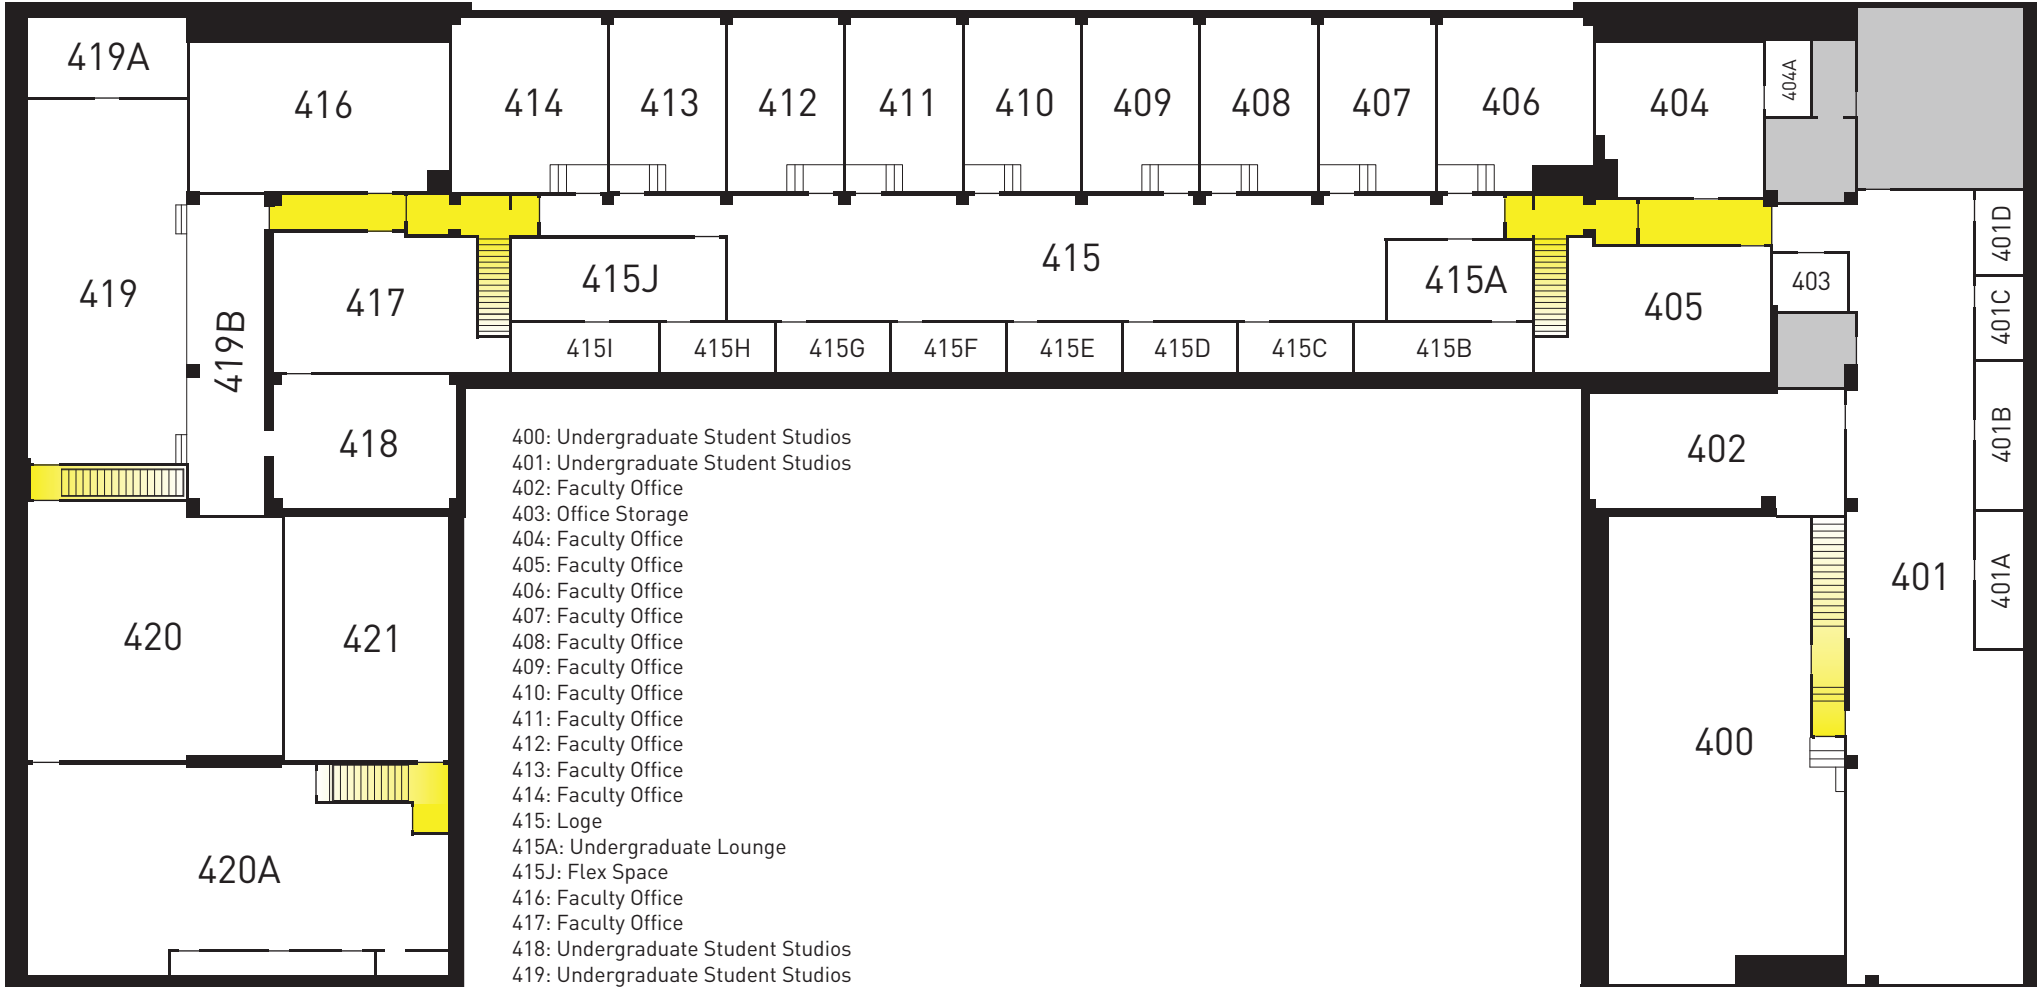

### 4th Floor

- 400: Undergraduate Student Studios
- 401: Undergraduate Student Studios
- 402: Faculty Office
- 403: Office Storage
- 404: Faculty Office
- 405: Faculty Office
- 406: Faculty Office
- 407: Faculty Office
- 408: Faculty Office
- 409: Faculty Office
- 410: Faculty Office
- 411: Faculty Office
- 412: Faculty Office
- 413: Faculty Office
- 414: Faculty Office
- 415: Loge
- 415A: Undergraduate Lounge
- 415J: Flex Space
- 416: Faculty Office
- 417: Faculty Office
- 418: Undergraduate Student Studios
- 419: Undergraduate Student Studios
- 419A: Faculty Office
- 419B: Undergraduate Student Studios
- 420: Undergraduate Student Studios
- 420A: Undergraduate Student Studios
- 421: Undergraduate Student Studios: ETB Area